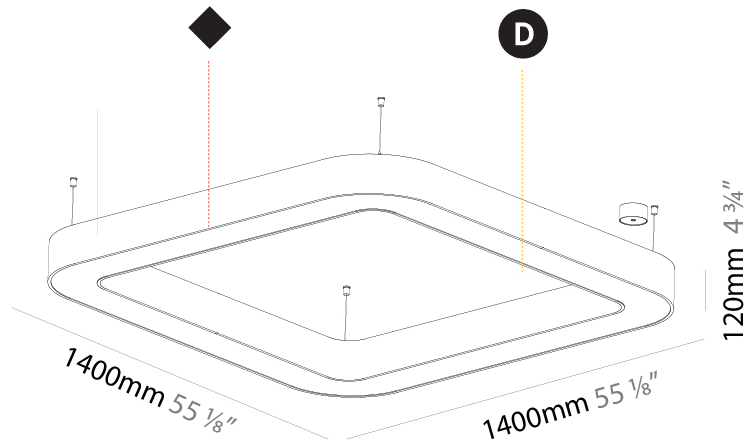

GENERAL

Series: Glorious
Subseries: Glorious Quantum
Brand: Prolight
Division: Architectural
Mounting Type: Suspension
Mounting Location: Ceiling
Subcategory: Ambient

PHYSICAL

Shape: Square
Length (mm): 1400
Length (in): 55 1/8
Width (mm): 1400
Width (in): 55 1/8
Height (mm): 120
Height (in): 4 3/4
Max. Overall Height (mm): 2120
Max. Overall Height (in): 83 7/16
Light Distribution: Direct / Indirect
Weight (kg): 18.463
Weight (lbs): 40.62
Diffuser: PMMA - Opal or Micro-Prism
Fixture Finish: SSR / BKV / CWI / CRY / HAB / LAG / UFT / ITA / RUA / RUR / MIC / FTG / MYG / TWT / LOD / PUS / FRO / FUP / KIA / POP / BLS / SPG / MEY / GOH / GUM / CHC / COM / ABZ / JAG / OBR / MOS / ROR
Fixture Material: Aluminum

ELECTRICAL

Lamp Type: LED (Zhaga Standard)
Input Wattage (W): 120
Total Output Wattage (W): 96 / 76.8 (3500K)
Dimming: Non-Dimming / Phase Dimming (120Vac only) / 0-10V Dimming
Driver Included: Yes
Driver Location: Integrated
Driver Type: Constant Current - 120 / 277Vac
Driver Class: Class 2
Input Voltage (V): 120 - 277
Constant Current (MA): 350 / 800 (3500K)

LED

Color Temperature (°K): 3000 / 3500 / 4000
Max. Delivered Lumen (lm): 7380 / 7644 / 7800 Direct / 5120 / 5556 / 5400 Indirect
CRI: >80 CRI
Efficiency (%): 69.8
Lamp Life (hrs): 50000

OPTICAL

RATINGS AND CERTIFICATIONS

Certified By: Certified for North American Standards
IP rating: IP20