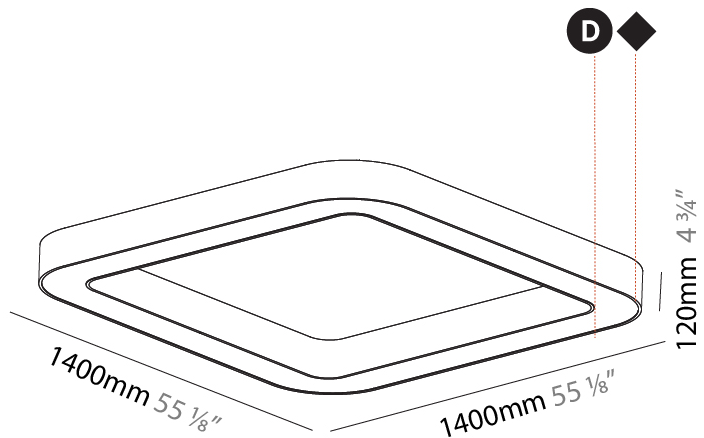

1. To build a product code in our configurator select the specify button on the base model # product page
2. To build a manual product code on this datasheet choose from the options listed below in blue font and add the suffix to the base model #

GENERAL

Series: Glorious
Subseries: Glorious Quantum
Brand: Prolicht
Division: Architectural
Mounting Type: Surface
Mounting Location: Ceiling

PHYSICAL

Length (mm): 1400
Length (in): 55 1/8
Width (mm): 1400
Width (in): 55 1/8
Height (mm): 120
Height (in): 4 3/4
Light Distribution: Direct
Weight (kg): 16.878
Weight (lbs): 37.13
Diffuser: PMMA - Opal or Micro-Prism
Fixture Finish: SSR / BKV / CWI / CRY / HAB / LAG / UFT / ITA / RUA / RUR / MIC / FTG / MYG / TWT / LOD / PUS / FRO / FUP / KIA / POP / BLS / SPG / MEY / GOH / GUM / CHC / COM / ABZ / JAG / OBR / MOS / ROR
Fixture Material: Aluminum

ELECTRICAL

Lamp Type: LED (Zhaga Standard)
Input Wattage (W): 80
Total Output Wattage (W): 64 / 51.2 (3500K)
Dimming: Non-Dimming / Phase Dimming (120Vac only) / 0-10V Dimming
Driver Included: Yes
Driver Location: Integrated
Driver Type: Constant Current - 120 / 277Vac
Driver Class: Class 2
Input Voltage (V): 120 - 277
Constant Current (MA): 350 / 800 (3500K)

LED

Color Temperature (°K): 3000 / 3500 / 4000
Max. Delivered Lumen (lm): 7380 / 7644 / 7800
CRI: >80 CRI
Efficiency (%): 65
Lamp Life (hrs): 50000

OPTICAL

RATINGS AND CERTIFICATIONS

Certified By: Certified for North American Standards
IP rating: IP20