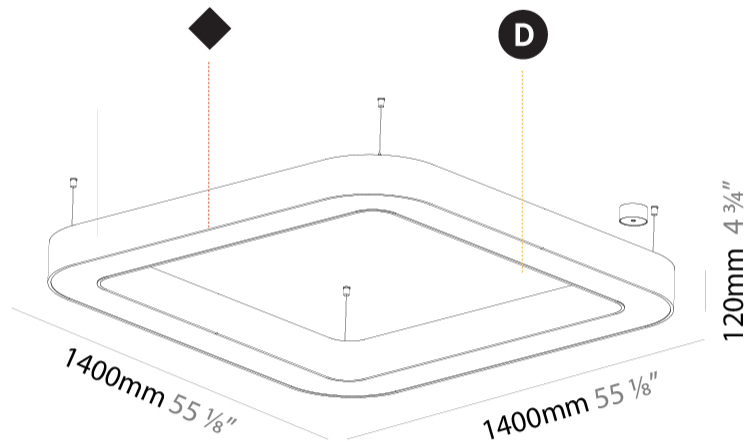

GENERAL

Series: Glorious
Subseries: Glorious Quantum
Brand: Prolicht
Division: Architectural
Mounting Type: Suspension
Mounting Location: Ceiling
Subcategory: Ambient

PHYSICAL

Shape: Square
Length (mm): 1400
Length (in): 55 1/8
Width (mm): 1400
Width (in): 55 1/8
Height (mm): 120
Height (in): 4 3/4
Max. Overall Height (mm): 2120
Max. Overall Height (in): 83 7/16
Light Distribution: Direct
Weight (kg): 17.644
Weight (lbs): 38.82
Diffuser: PMMA - Opal or Micro-Prism
Fixture Finish: SSR / BKV / CWI / CRY / HAB / LAG / UFT / ITA / RUA / RUR / MIC / FTG / MYG / TWT / LOD / PUS / FRO / FUP / KIA / POP / BLS / SPG / MEY / GOH / GUM / CHC / COM / ABZ / JAG / OBR / MOS / ROR
Fixture Material: Aluminum

ELECTRICAL

Lamp Type: LED (Zhaga Standard)
Input Wattage (W): 80
Total Output Wattage (W): 64 / 51.2 (3500K)
Dimming: Non-Dimming / Phase Dimming (120Vac only) / 0-10V Dimming
Driver Included: Yes
Driver Location: Integrated
Driver Type: Constant Current - 120 / 277Vac
Driver Class: Class 2
Input Voltage (V): 120 - 277
Constant Current (MA): 350 / 800 (3500K)

LED

Color Temperature (°K): 3000 / 3500 / 4000
Max. Delivered Lumen (lm): 7380 / 7644 / 7800
CRI: >80 CRI
Efficiency (%): 0.65
Lamp Life (hrs): 50000

OPTICAL

RATINGS AND CERTIFICATIONS

Certified By: Certified for North American Standards
IP rating: IP20